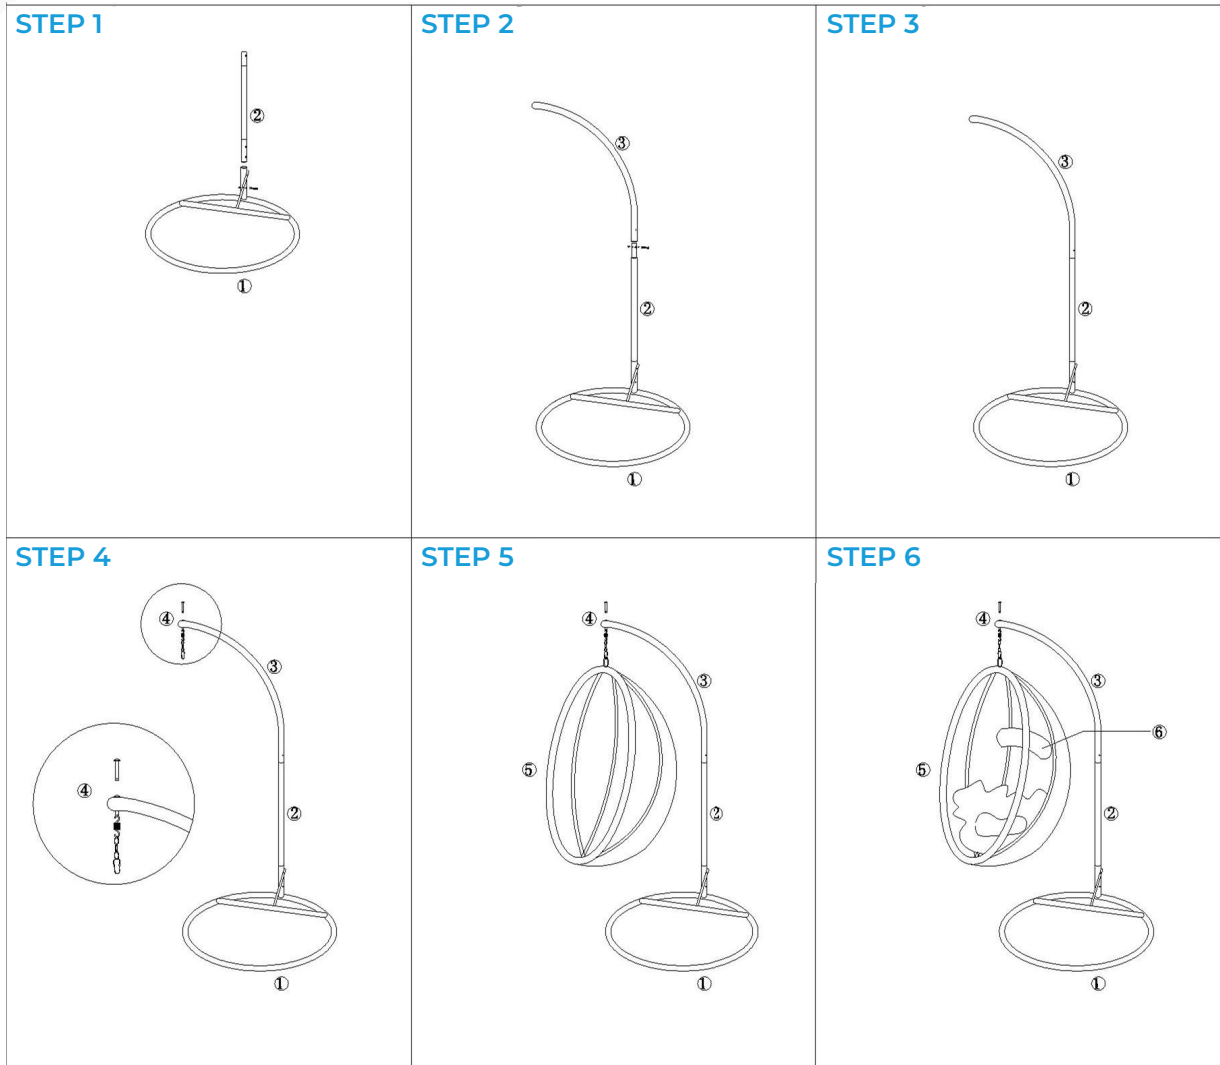

Batch Number: 20W51

CROXLEY RATTAN HANGING EGG CHAIR

INSTRUCTION MANUAL

IMPORTANT REMINDER

1. Do not use electric screwdriver.
2. Tighten all screws completely.
3. All cushions and foams are UK FR

Simply Brands