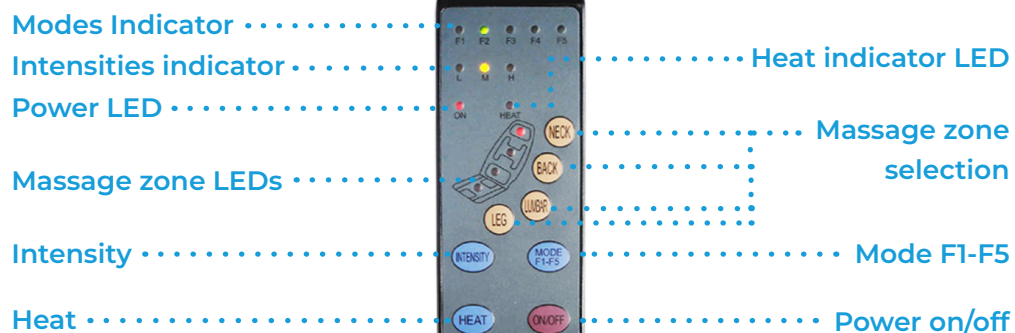

Strapping System:

This massage mat incorporates a unique strapping system which allows you to fasten it to most chairs. Set the cushion in your seat and adhere the elastic straps firmly around the chair back. Your massager won't slide around.

Remote Controller / Operating Instruction:

<ON/OFF>- Power button: turns massager ON/OFF.

<HEAT>- Heat button: turns lumbar heater ON/OFF.

<INTENSITY>- Intensity button: adjusts the strength of your massage. Choose from 3 levels of intensity.

<MODE F1-F5>- Mode button: cycles through the 5 different massaging modes, PULSATE/TAPPING/ROLLING/KNEADING/AUTO mode. Auto mode will automatically change through the various massaging modes.

<NECK/BACK/LUMBAR//LEG>- Isolating your massage: customize your massage areas by choosing to turn on/off the various parts of the massager, neck, back, lumbar and leg.