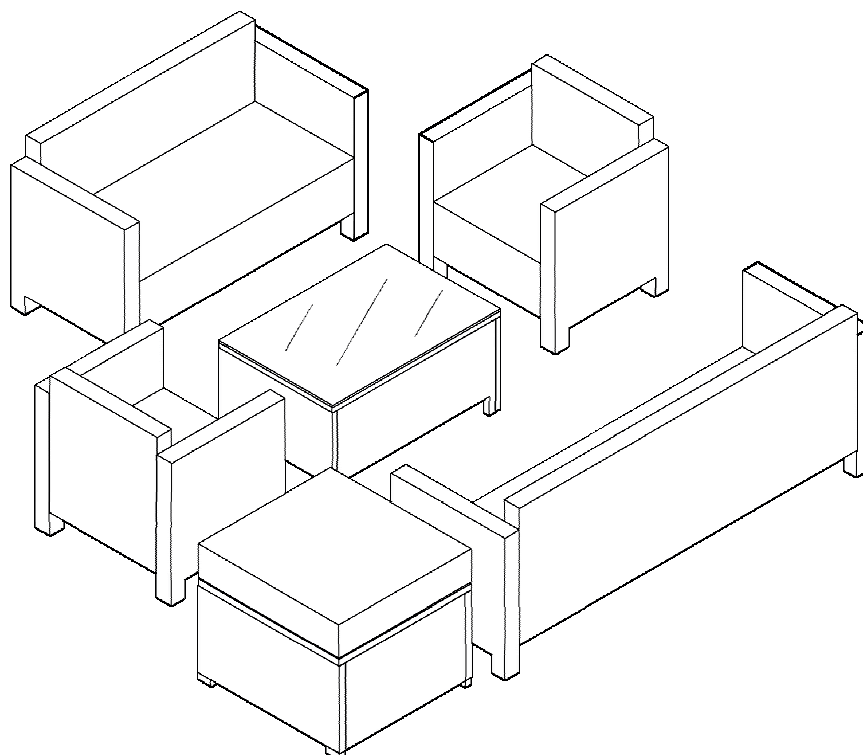

Batch Number: 20W44

8-SEATER GREENWICH RATTAN SET

INSTRUCTION MANUAL

IMPORTANT REMINDER

Please loosely screw all the bolts in place before tightening them fully. **WARNING!** The frame and holes were produced with highly accurate machine, if one or two bolts are tightened before all bolts have been put in place, there is a risk of bending the frame out of shape which might result in holes not aligning correctly.

Please ensure the glass is placed central to the table. Due to manufacturing tolerance there is supposed to be a small space either side of the glass.

1. Do not use electric screwdriver.
2. Tighten all screws completely.
3. All cushions and foams are UK FR

01

02

03

04

05

06

07

08