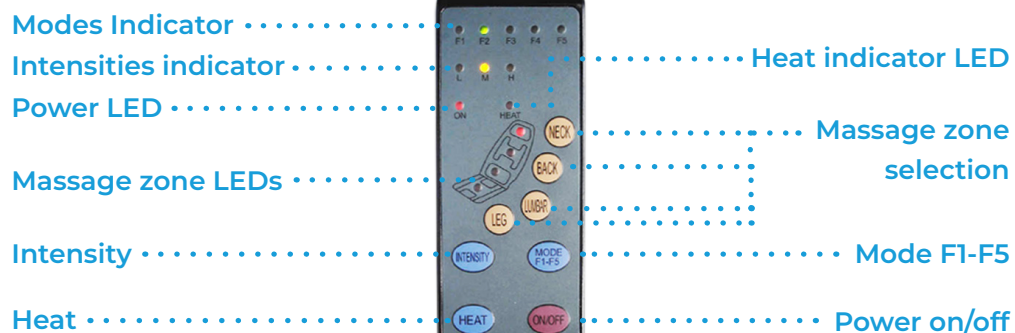

### Notes:

1. Do not set up or use the massager in bathroom or similarly wet/damp areas as such an environment may reduce the lifespan of the massager mechanism.
2. Ensure the massager is not exposed to direct sunlight, or placed near heaters and other heat sources.
3. Do not use the product on any wooden surface as the zipper may scratch the surface.

### Strapping System:

This massage mat incorporates a unique strapping system which allows you to fasten it to most chairs. Set the cushion in your seat and adhere the elastic straps firmly around the chair back. Your massager won't slide around.

## Remote Controller / Operating Instruction:

**<ON/OFF>**- Power button: turns massager ON/OFF.

**<HEAT>**- Heat button: turns lumbar heater ON/OFF.

**<INTENSITY>**- Intensity button: adjusts the strength of your massage. Choose from 3 levels of intensity.

**<MODE F1-F5>**- Mode button: cycles through the 5 different massaging modes, PULSATE/TAPPING/ROLLING/KNEADING/AUTO mode. Auto mode will automatically change through the various massaging modes.

**<NECK/BACK/LUMBAR//LEG>**- Isolating your massage: customize your massage areas by choosing to turn on/off the various parts of the massager, neck, back, lumbar and leg.